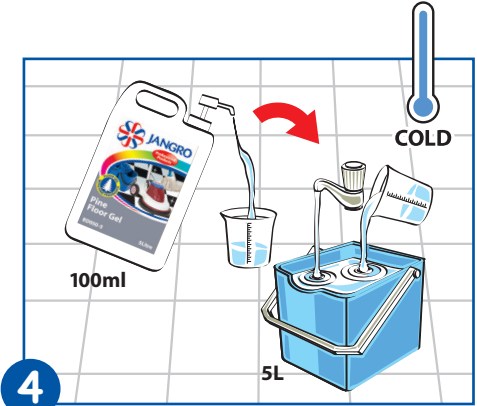

JANGRO Product Guide

Pine Floor Gel BD050-5

Put on PPE.

Place safety signs.

Sweep floor.

Dilute 100ml of solution per 5 litres of cold water in a bucket.

Mop floor.

When dry buff to a shine.

Once surface is dry remove safety signs.

Health & Safety
Please refer to relevant
COSHH Sheet.