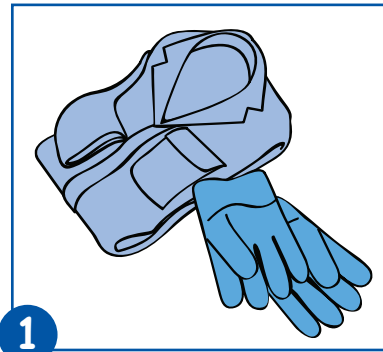

JANGRO Product Guide

Pine Floor Gel BD050-5

Put on PPE.

Place safety signs.

Sweep floor.

Dilute 100ml of solution per 5 litres of cold water in a bucket.

Mop floor.

When dry buff to a shine.