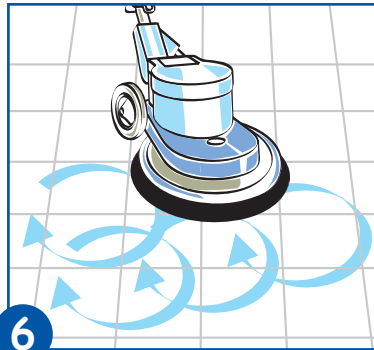

JANGRO Product Guide

Pine Floor Gel BD050-5

Put on PPE.

Place safety signs.

Sweep floor.

Dilute 100ml of solution per 5 litres of cold water in a bucket.

Mop floor.

When dry buff to a shine.

Once surface is dry remove safety signs.

Health & Safety
Please refer to relevant
COSHH Sheet.